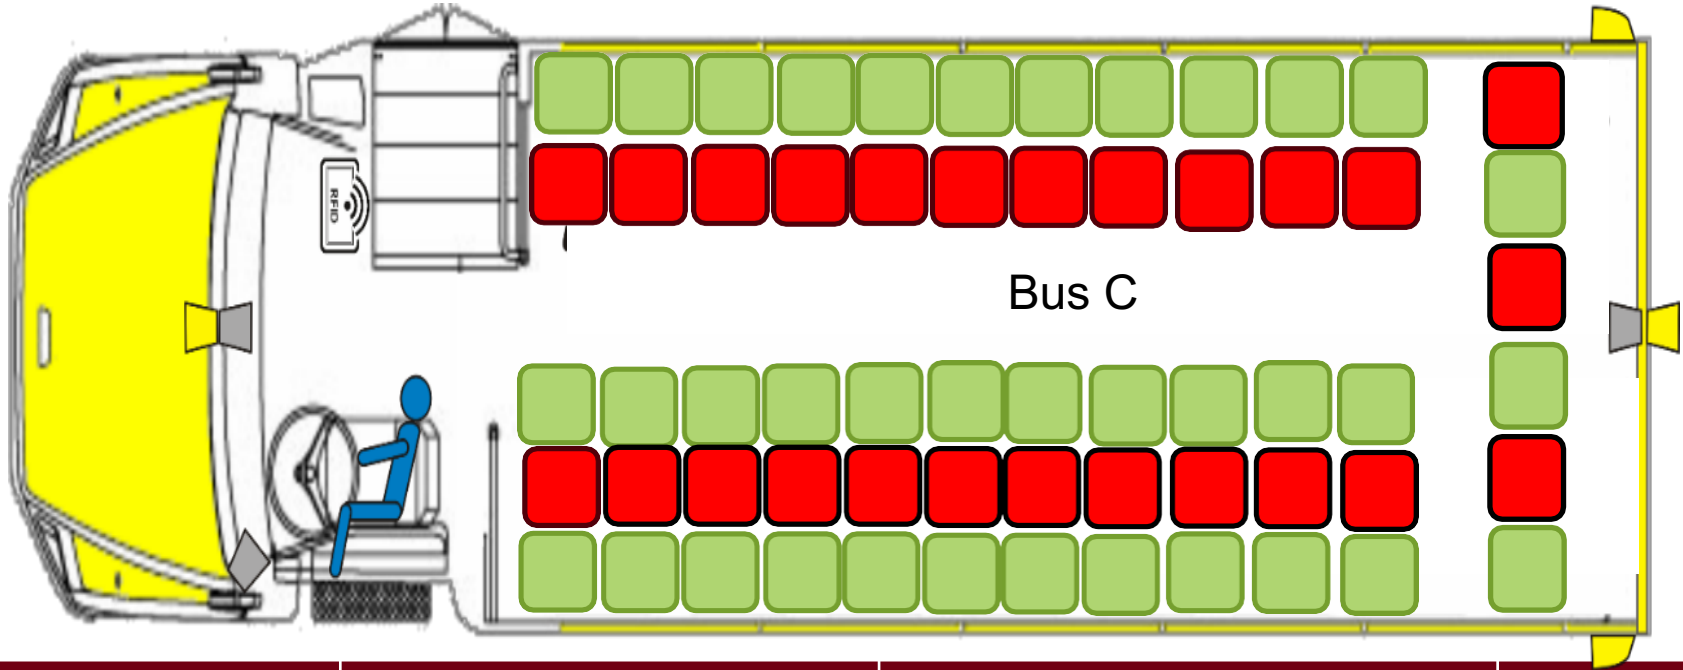

## Bus A – Social Distancing between Students on School

Type	Bus Capacity	Bus Capacity with Social Distancing	Bus Occupancy Rate
Bus A	28 Students	18 Students	64%

## Bus B – Social Distancing between Students on School Buses

Type	Bus Capacity	Bus Capacity with Social Distancing	Bus Occupancy Rate
Bus B	33 Students	22 Students	66%

# Bus C – Social Distancing between Students on School

Legend:

- Sitting allowed
- Sitting not allowed

Type	Bus Capacity	Bus Capacity with Social Distancing	Bus Occupancy Rate
Bus C	61 Students	36 Students	59%