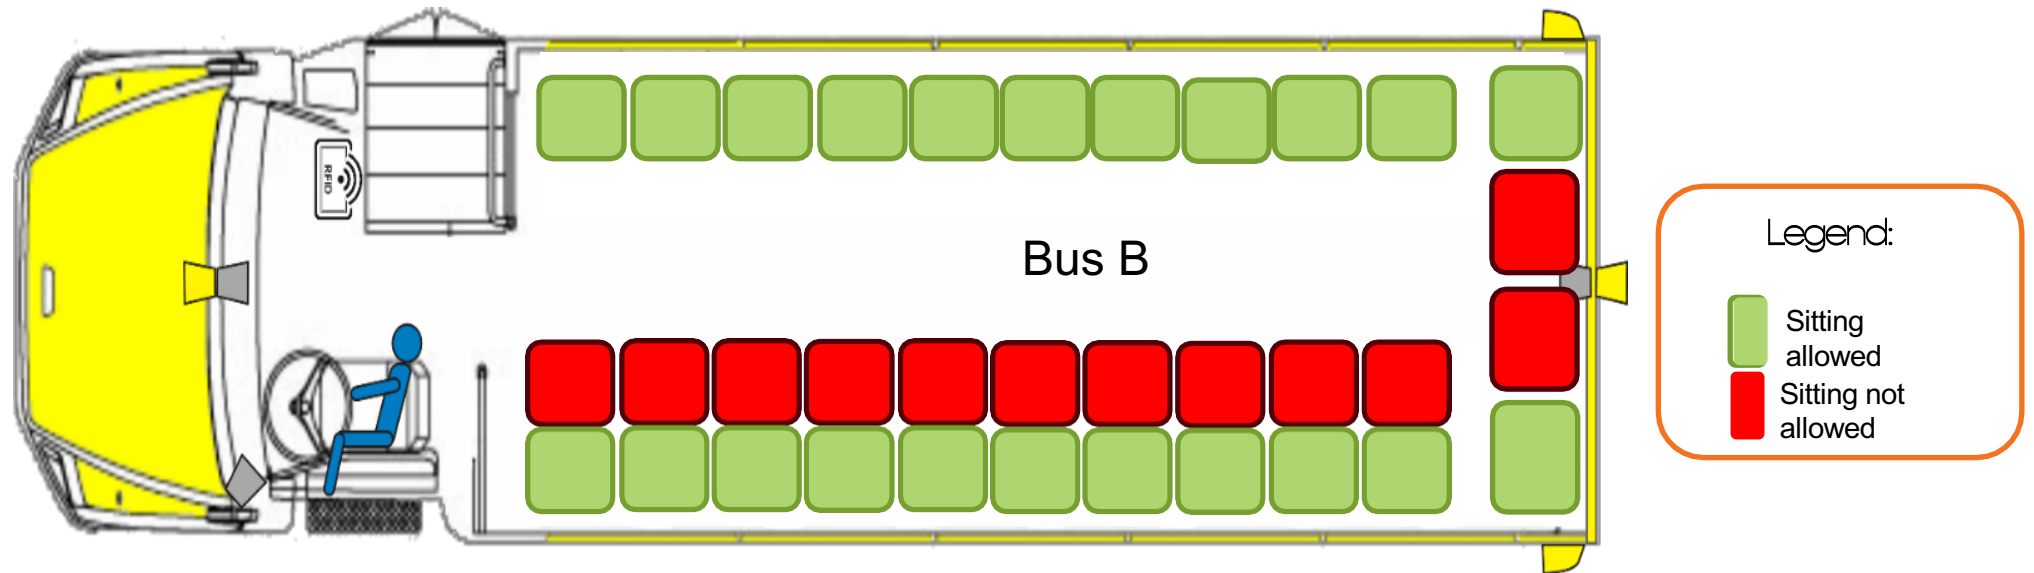

## Social Distancing on School Buses

Type	Bus Capacity	Bus Capacity with Social Distancing	Bus Occupancy Rate
Bus A	28 students	18 students	64%
Bus B	33 Students	22 Students	66%
Bus C	61 Students	35 Students	59%

## Bus A – Social Distancing between Students on School

Type	Bus Capacity	Bus Capacity with Social Distancing	Bus Occupancy Rate
Bus A	28 Students	18 Students	64%

## Bus B – Social Distancing between Students on School Buses

Type	Bus Capacity	Bus Capacity with Social Distancing	Bus Occupancy Rate
Bus B	33 Students	22 Students	66%

# Bus C – Social Distancing between Students on School

Legend:

- Sitting allowed
- Sitting not allowed

Type	Bus Capacity	Bus Capacity with Social Distancing	Bus Occupancy Rate
Bus C	61 Students	36 Students	59%