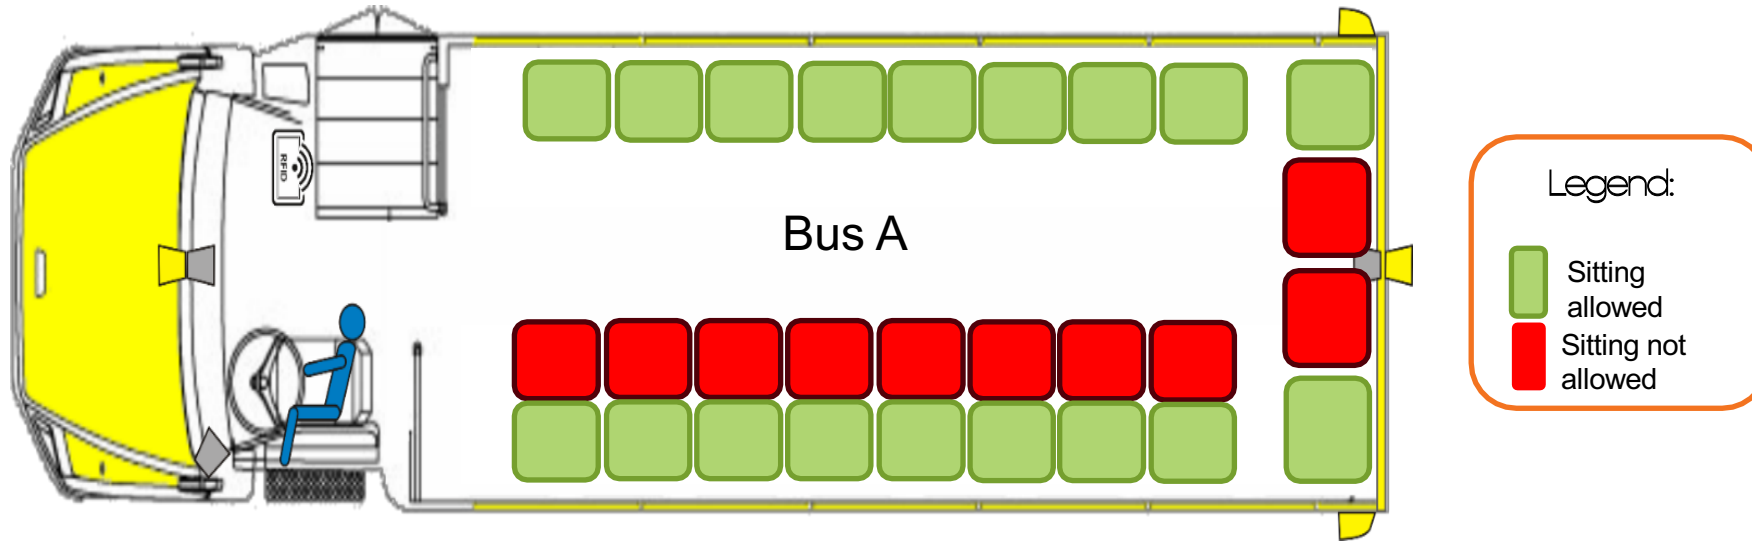

## Social Distancing on School Buses

Type	Bus Capacity	Bus Capacity with Social Distancing	Bus Occupancy Rate
Bus A	28 students	18 students	64%
Bus B	33 Students	22 Students	66%
Bus C	61 Students	35 Students	59%

## Bus A – Social Distancing between Students on School

Type	Bus Capacity	Bus Capacity with Social Distancing	Bus Occupancy Rate
Bus A	28 Students	18 Students	64%

## Bus B – Social Distancing between Students on School Buses

Type	Bus Capacity	Bus Capacity with Social Distancing	Bus Occupancy Rate
Bus B	33 Students	22 Students	66%

# Bus C – Social Distancing between Students on School

Legend:

- Sitting allowed
- Sitting not allowed

Type	Bus Capacity	Bus Capacity with Social Distancing	Bus Occupancy Rate
Bus C	61 Students	36 Students	59%